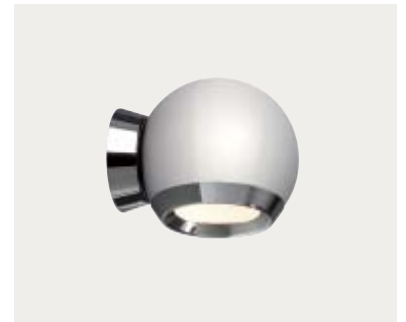

INCL.  
A - BRAND  
E27  
230V

(\*) INCL.  
A - BRAND  
G9  
230V  
HALOGEN

**36920/31/LI**

1x 150W, class I  
H2350mm L400mm W400mm, adjustable height

**36921/31/LI**

2x 100W, class I  
H2250mm L713mm W300mm, adjustable height