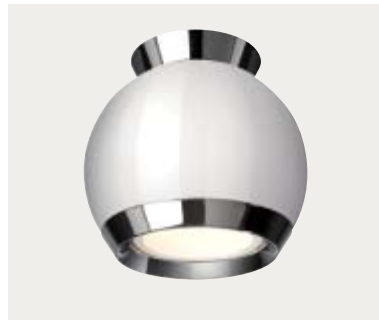

36925/31/LI

1x 100W, class I
H282mm L300mm W300mm

(*)