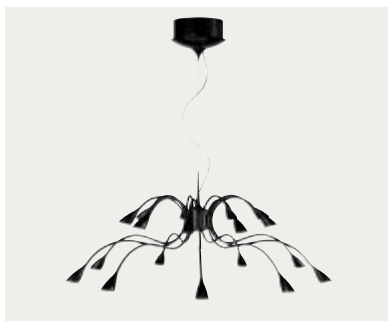

INCL.
A - BRAND
G4
230V/12V
HALOGEN

40313/30/LI

18x 10W, class I
H2300mm L863mm W863mm