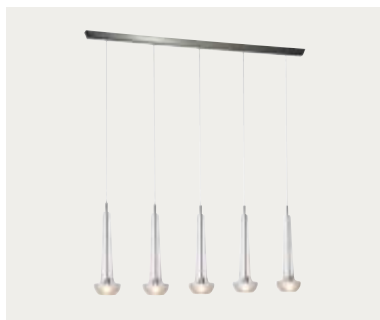

**45606/11/LI**

4x 40W, class I  
H96mm L516mm W75mm

INCL.  
A - BRAND  
G9  
230V  
HALOGEN

**36910/60/LI**

1x 60W, class I  
H2000mm L120mm W120mm

**36911/60/LI**

5x 60W, class I  
H1500mm L1009mm W114mm

**36912/60/LI (36912/60/LH NL-DK)**