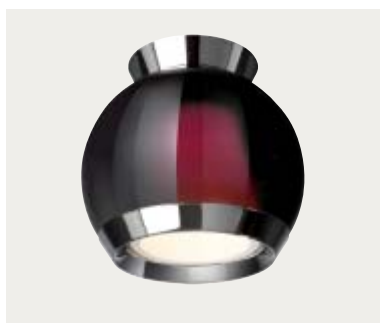

36925/32/LI

1x 100W, class I
H282mm L300mm W300mm

(*)

registered design