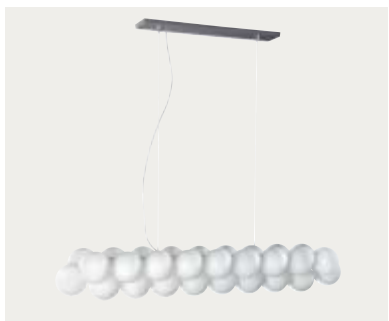

INCL.
A - BRAND
G4
230V/12V
HALOGEN

40214/48/LI

28x 10W, class I
H1600mm L1017mm W248mm, adjustable height