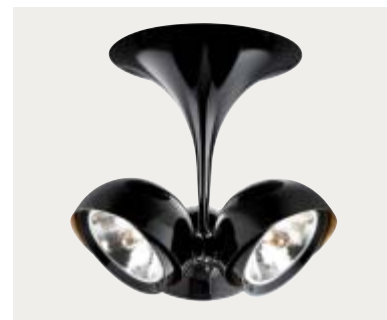

registered design

INCL.  
A - BRAND  
**G53 AR111**  
230V/12V  
HALOGEN

**57070/30/LI** (57070/30/LH NL-DK)

1x 50W, class I  
H175mm L156mm W156mm

**57072/30/LI**

2x 50W, class I  
H257mm L298mm W210mm

**57073/30/LI**