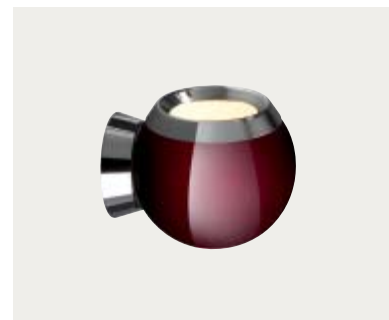

(\*) INCL.  
A - BRAND  
G9  
230V  
HALOGEN

**36920/32/LI**

1x 150W, class I  
H2350mm L400mm W400mm, adjustable height

**36921/32/LI**

2x 100W, class I  
H2250mm L713mm W300mm, adjustable height

**36922/32/LI (\*)**