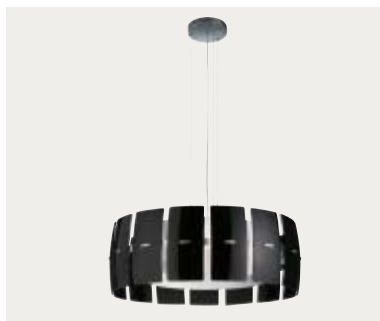

**36914/30/LI**

1x 75W, class II  
H430mm L120mm W120mm

INCL.  
A - BRAND  
E27  
230V

**40252/31/LI**

3x 150W, class I  
H2150mm L610mm W610mm, adjustable height

**40252/32/LI**

3x 150W, class I  
H2150mm L610mm W610mm, adjustable height