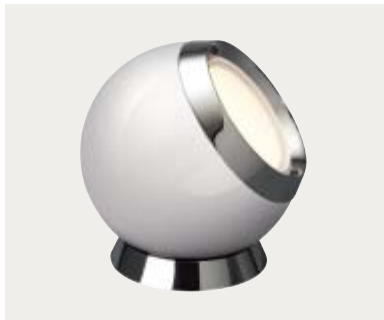

36924/31/LI

1x 150W, class II
H309mm L300mm W300mm