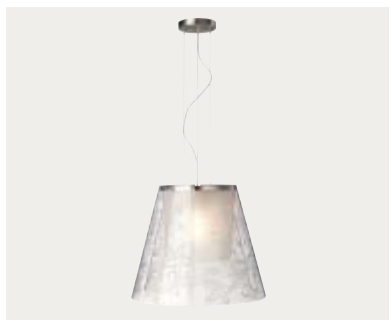

(\*\*) INCL.  
A - BRAND  
E27  
230V

**36905/60/LI**

1x 150W, class I  
H2400mm L500mm W500mm, adjustable height

**36908/60/LI (\*)**

1x 150W, class I  
H1707mm L500mm W500mm

**36909/60/LI (\*\*)**

1x 100W, class I  
H528mm L320mm W320mm