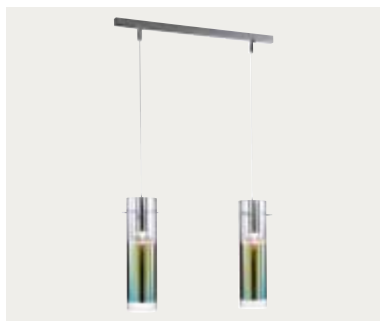

40216/11/LI

2x 75W, class I
H1500mm L690mm W120mm