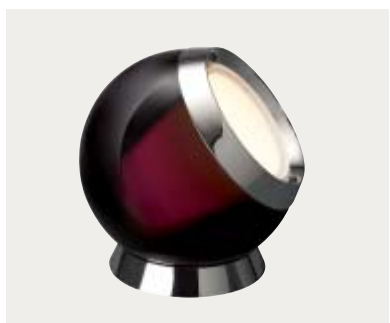

36924/32/LI

1x 150W, class II
H309mm L300mm W300mm