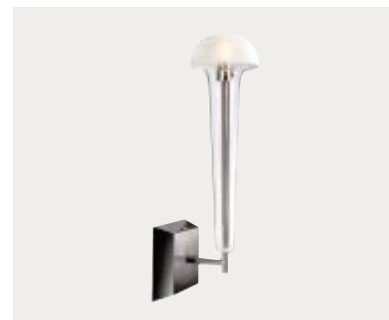

36912/60/LI (36912/60/LH NL-DK)

1x 75W, class I
H418mm L120mm W156mm