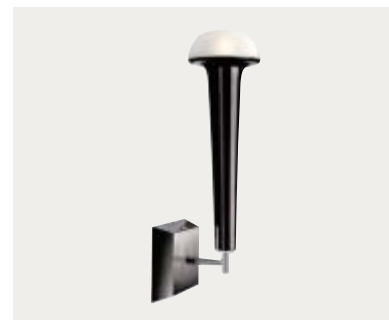

36912/30/LI (36912/30/LH NL-DK)

1x 75W, class I
H418mm L120mm W156mm